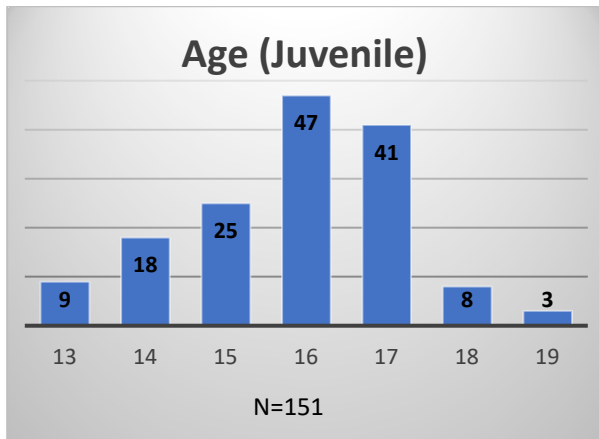

Daily Data Dashboard – May 11, 2023

Demographics for JTDC Population

Thursday Morning Midnight Count

Total # of probation Involved youth¹: 1,202

¹ Probation Active: Any youth who is pending sentencing with an active social history, has been formally placed on probation or supervision with Cook County Juvenile Probation on the date of the report.

*Age, Gender and Race for Criminal Court population (N=1) is not represented in this report.

Data sources: cFive Supervisor – Probation Population and RMIS – JTDC Population

Daily Data Dashboard – May 11, 2023
Demographics for JTDC Population
Thursday Morning Midnight Count