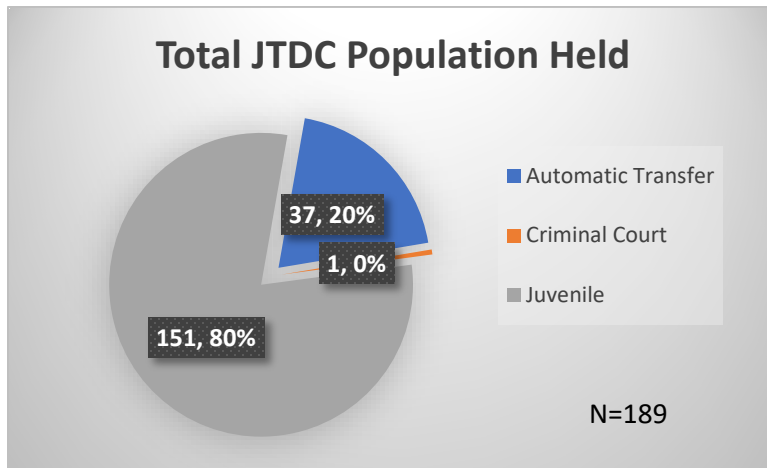

Daily Data Dashboard – May 11, 2023

Demographics for JTDC Population

Thursday Morning Midnight Count

Total # of probation Involved youth¹: 1,202

¹ Probation Active: Any youth who is pending sentencing with an active social history, has been formally placed on probation or supervision with Cook County Juvenile Probation on the date of the report.

*Age, Gender and Race for Criminal Court population (N=1) is not represented in this report.

Data sources: cFive Supervisor – Probation Population and RMIS – JTDC Population

Daily Data Dashboard – May 11, 2023
Demographics for JTDC Population
Thursday Morning Midnight Count