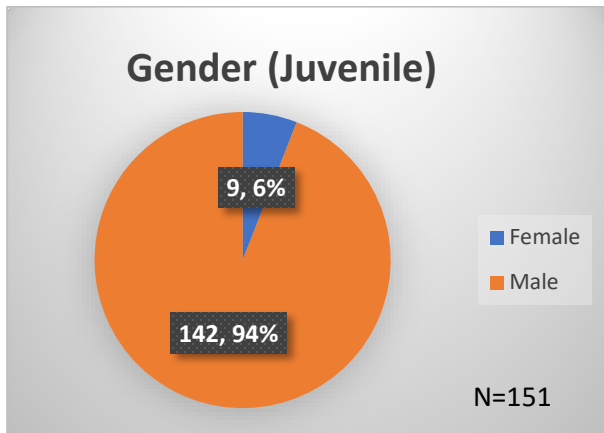

Daily Data Dashboard – May 11, 2023

Demographics for JTDC Population

Thursday Morning Midnight Count

Total # of probation Involved youth¹: 1,202

¹ Probation Active: Any youth who is pending sentencing with an active social history, has been formally placed on probation or supervision with Cook County Juvenile Probation on the date of the report.

*Age, Gender and Race for Criminal Court population (N=1) is not represented in this report.

Data sources: cFive Supervisor – Probation Population and RMIS – JTDC Population

Daily Data Dashboard – May 11, 2023
Demographics for JTDC Population
Thursday Morning Midnight Count