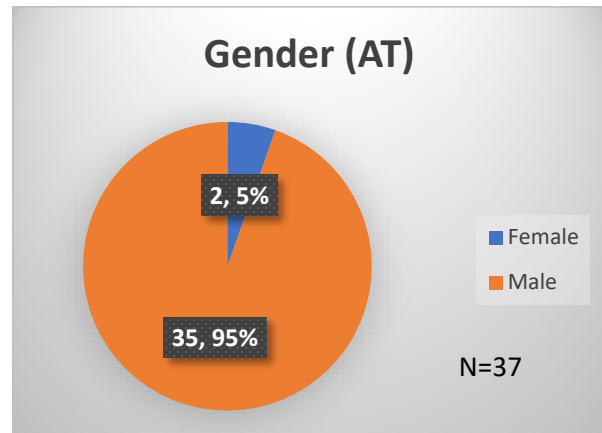

Daily Data Dashboard – May 11, 2023

Demographics for JTDC Population

Thursday Morning Midnight Count

Total # of probation Involved youth¹: 1,202

¹ Probation Active: Any youth who is pending sentencing with an active social history, has been formally placed on probation or supervision with Cook County Juvenile Probation on the date of the report.

*Age, Gender and Race for Criminal Court population (N=1) is not represented in this report.

Data sources: cFive Supervisor – Probation Population and RMIS – JTDC Population

Daily Data Dashboard – May 11, 2023
Demographics for JTDC Population
Thursday Morning Midnight Count