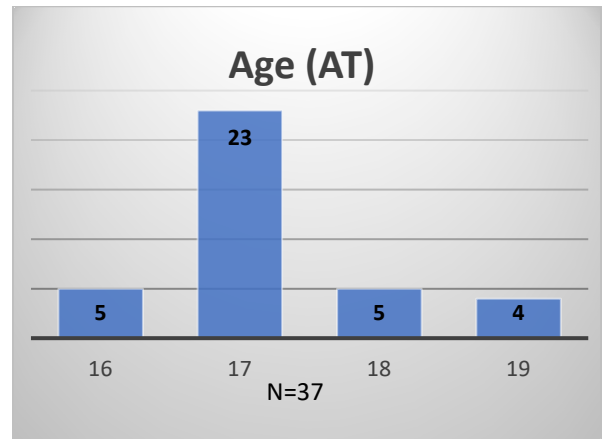

Daily Data Dashboard – May 11, 2023

Demographics for JTDC Population

Thursday Morning Midnight Count

Total # of probation Involved youth¹: 1,202

¹ Probation Active: Any youth who is pending sentencing with an active social history, has been formally placed on probation or supervision with Cook County Juvenile Probation on the date of the report.

*Age, Gender and Race for Criminal Court population (N=1) is not represented in this report.

Data sources: cFive Supervisor – Probation Population and RMIS – JTDC Population

Daily Data Dashboard – May 11, 2023
Demographics for JTDC Population
Thursday Morning Midnight Count